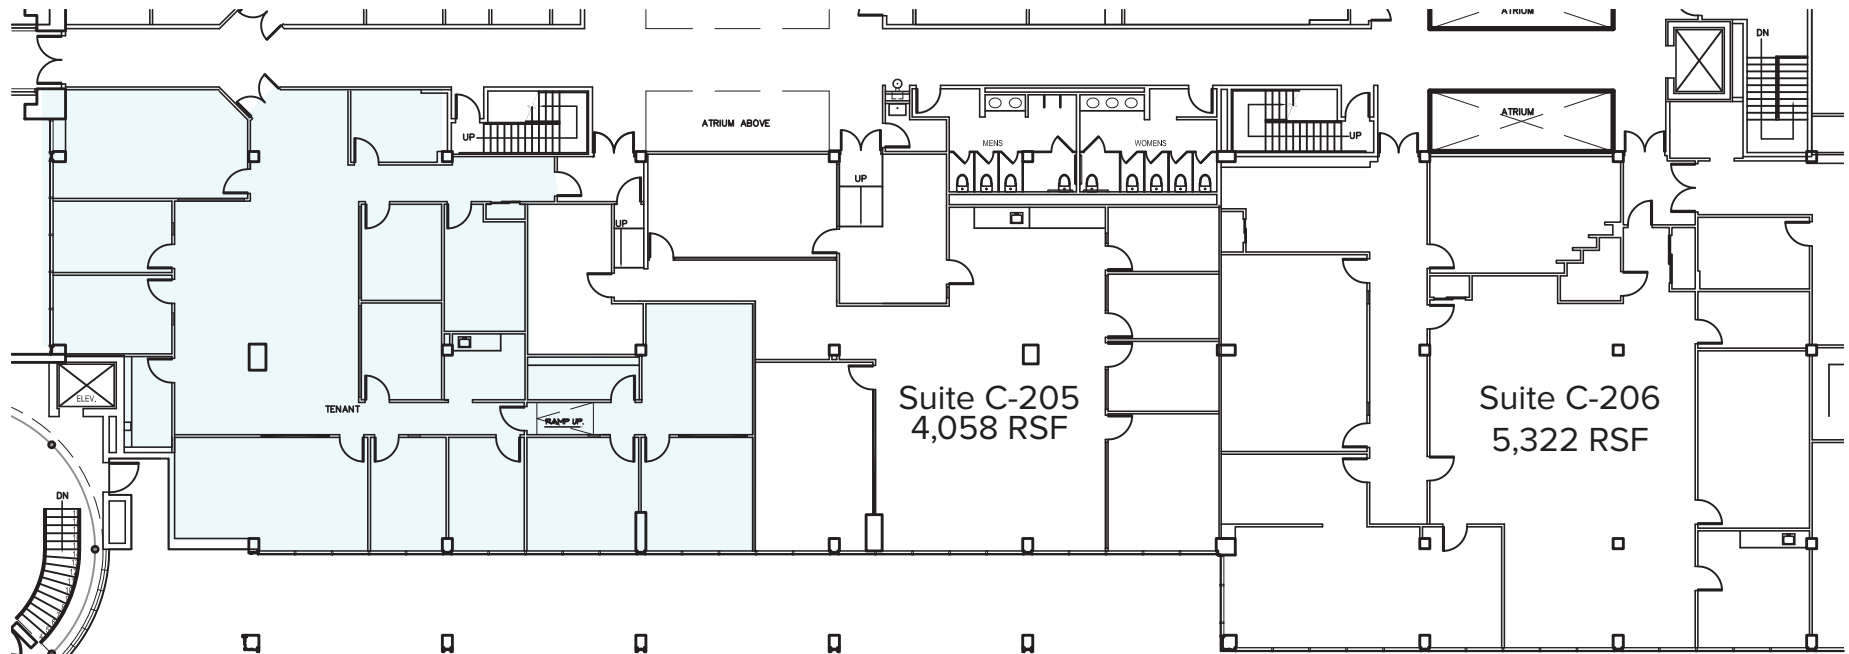

international corporate center at rye

BUILDING C | 2ND FLOOR : SUITE C204 : 4,958 SF

KEY PLAN

For leasing information, please contact:

Michael Gordon
203.641.7951 | michael.gordon@cbre.com

Jacqueline Novotny
203.358.6262 | jacqueline.novotny@cbre.com