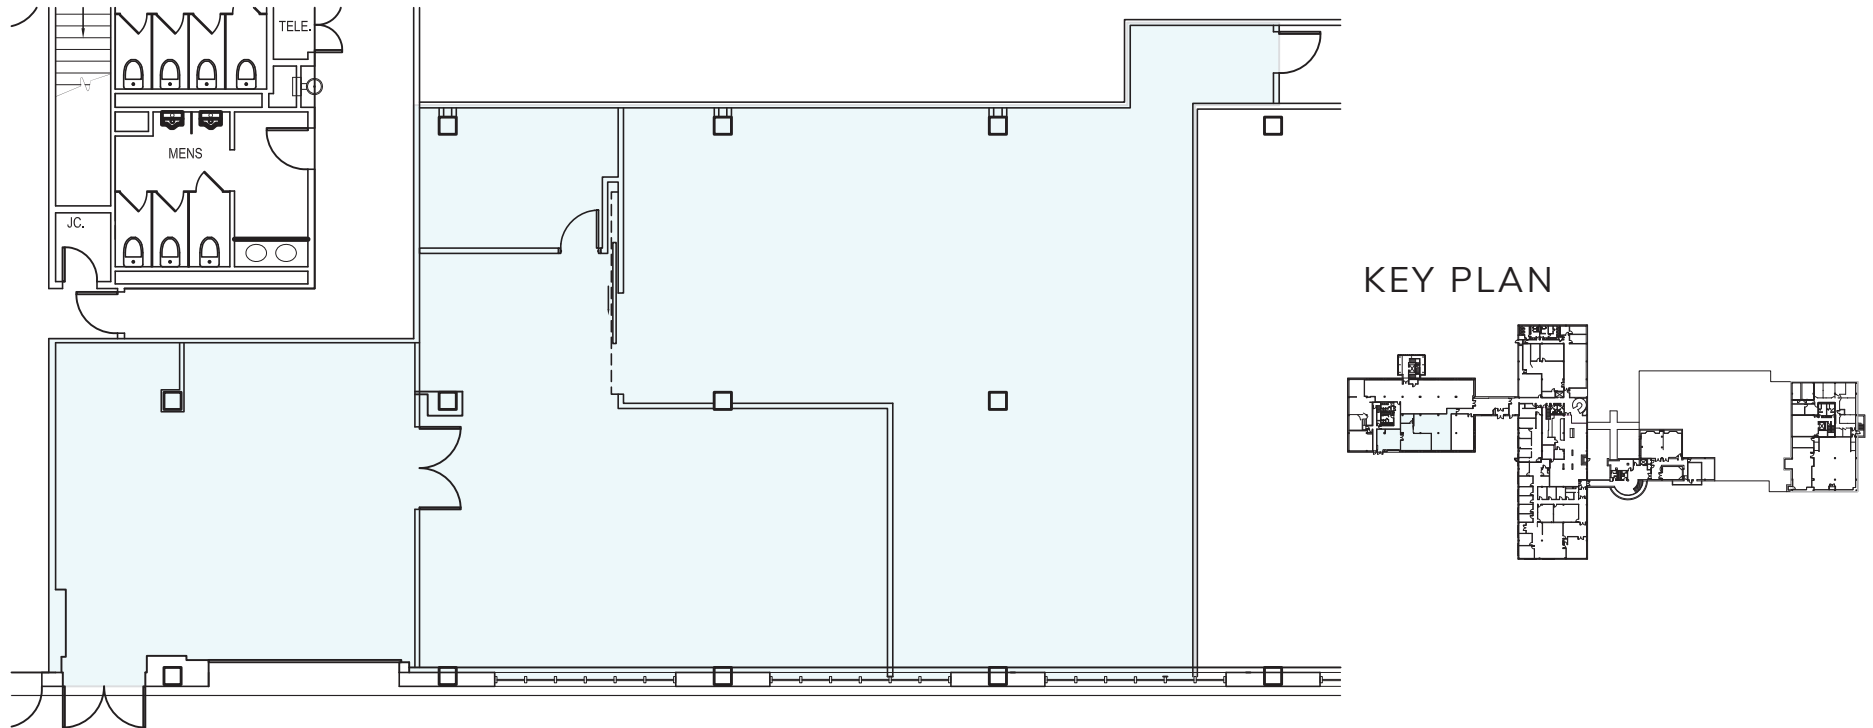

international corporate center at rye

BUILDING A | 1ST FLOOR : SUITE A100 : 3,927 SF

For leasing information, please contact:

Michael Gordon
203.641.7951 | michael.gordon@cbre.com

Jacqueline Novotny
203.358.6262 | jacqueline.novotny@cbre.com